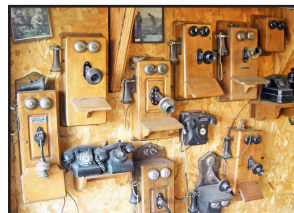

(5) railroad lanterns

(5) candle stick telephones  
lots of old pictures, waterberry clock, mantel clocks  
chain picture - PW Shea, Orleans Adv  
blue & green crock pitchers, several pie birds, crested plates  
lead crystal punch bowl set, child's tea set  
several pieces of carnival glass  
jewel tea bowl, nest of blue ring bowls  
Johann Haviland Bavaria Germany dish set  
wheat pattern dishes, smoke stand  
finger lamps, (50+) belt buckles  
tooth pick holders, cream & sugar sets  
Stewart Warner radio, S&P collection  
Norman Rockwell plates with boxes