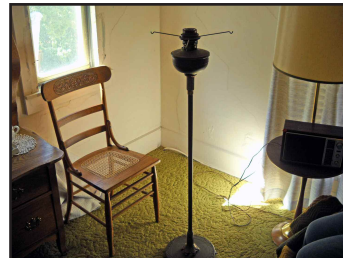

ESTATE AUCTION

Saturday November 17, 2012 - 10 a.m.

Harlan County Fairgrounds - Orleans, Nebraska

WATCH FOR AUCTION SIGNS

HOUSEHOLD

bedroom set - head board, foot board, 6 drawer dresser with mirror, chest, queen sized box spring with mattress (nice)
Marshfield love seat
(2) Lazy Boy rocker recliners
wing back chair, single bed, lighted corner hutch
Zenith TV, Samsung VCR/DVD player
(2) 4 drawer chest, Hoover steam vacuum
Ambiance ventless gas fireplace
computer desk, RCA RP9515 stereo
Noritake 12 place set (canton), baking dishes and pans
juicer, radios, canning supplies, baking oven
crock pot, electric skillet, Tupperware
towels, bedding, usual run of kitchen utensils
much more miscellaneous

SHOP & YARD

Snapper 33 Hi-Vac riding lawn mower rear bagger 17 hp.
Craftsman chipper mulcher 5 hp.
Ryobi 31cc mini tiller
Craftsman 12" band saw sander
Craftsman 12" wood lathe
Craftsman 8" drill dress 5 speed 1/2 hp.
Craftsman rotor table with 1 hp. rotor
Craftsman 1-1/2 hp. rotor
Craftsman 1-1/2 hp. 8-1/4" compound miter saw
Craftsman 10" table saw
Craftsman scroller saw, variable speed
Craftsman sander, Craftsman rotor tool
Magna Force 1 hp. air compressor
Makita disc grinder, Shop Vac 8 gallon, B&D work mate
tap & die, skill saw, levels, trowels, circular saw
squares, hand tools, socket sets, screw drivers
pliers, hammers, c-clamps, pipe vises
extension cords, hand saws, B&D weedeater
shovels, rakes, hoes, organizers
much more miscellaneous

HAND GUNS