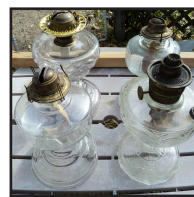

(5) railroad lanterns

(5) candle stick telephones  
lots of old pictures, waterberry clock, mantel clocks  
chain picture - PW Shea, Orleans Adv  
blue & green crock pitchers, several pie birds, crested plates  
lead crystal punch bowl set, child's tea set  
several pieces of carnival glass  
jewel tea bowl, nest of blue ring bowls  
Johann Haviland Bavaria Germany dish set  
wheat pattern dishes, smoke stand  
finger lamps, (50+) belt buckles  
tooth pick holders, cream & sugar sets  
Stewart Warner radio, S&P collection  
Norman Rockwell plates with boxes