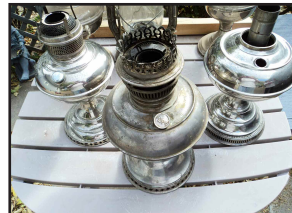

Aladdin floor lamp
marble base floor lamp

(20+) Aladdin glass & metal lamps/lanterns
Aladdin chimneys NIB
(100+) collection of ice cream scoops
(20+) collection of blow torches
boxes of old silverware
2 gallon Redwing churn
quarter butter churn
4 gallon western churn, (15+) wall telephones