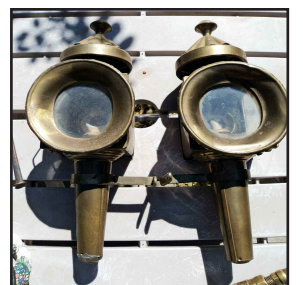

ANTIQUE TOOLS

Frank & Mossberg Co. socket set
Stanley Planes:
(2) No. 45, 78, 71, 220, 110, 51, 50
(2) No. 68 & 66 Stanley wood rulers
Stanley No. 45 plane cutters in original box
(2) Winchester padlocks
Winchester file, numerous hand tools